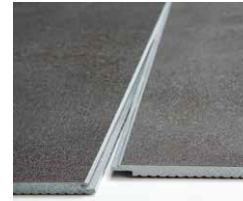

- Waterproof, high-density rigid PVC.
- Complete interlocking, glue-up shower wall system.
- Panels can be installed over most substrates.
- Large-format panels quickly cover large areas.
- Realistic 3-dimensional grout-look.

GROUT-FREE SEAM

FAST CLICK JOINT SYSTEM

COLORS

Sizes:

78" x 30"

78" x 32"

78" x 36"

Look: