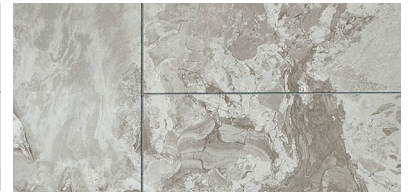

GROUT-FREE SEAM

FAST CLICK JOINT SYSTEM

COLORS

Sizes:

78" x 30"

78" x 32"

78" x 36"

Look:

Natural Stone

Finish:

Matte

LUXE MARBLE

PEBBLE GLOW

AMHERST GRAY

IRON VEIL

CLOUD DRIFT