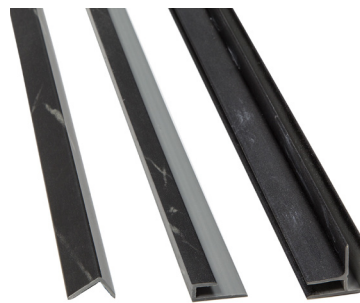

MATCHING ACCESSORIES

L TRIM

J TRIM

INSIDE CORNER