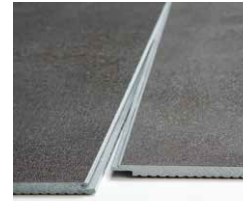

SHOWER NICHE

ESSENTIALS

Vinyl Wall System

FEATURES

- Waterproof, high-density rigid PVC.
- Hard-wearing UV lacquer.
- Tiles can be installed over most substrates.
- Finishes in gloss and matte.
- Tongue and groove connection resembles grout lines.

GROUT-FREE SEAM

FAST CLICK JOINT SYSTEM

COLORS

Sizes:
120" x 48"
48" x 24"

Look:
Natural Stone

Finish:
Matte or Gloss

CARRARA MARBLE

MARQUINA GRIS