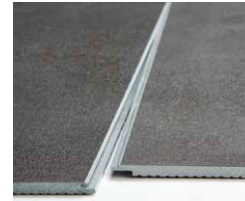

Waterproof, Grout-Free Wall Tiles

Tile-sized interlocking grout panels provide design flexibility for unique tile patterns or for non-traditional shower and tub layouts. Each tile has interlocking edges providing a realistic tile appearance without the need for traditional grouting, cleaning and maintenance.

PREMIER

Vinyl Wall System

VINYL WALL SYSTEM PREMIER

FEATURES

- Waterproof, high-density rigid PVC.
- Hard-wearing UV lacquer.
- Great for alternative spaces.
- Tiles can be installed over most substrates.
- Matching accessories and trims complete a professional project.
- Tongue and groove connection on each tile resembles grout lines.

GROUT-FREE SEAM

FAST CLICK JOINT SYSTEM

COLORS

Size:
25" x 15"

Look:
Natural Stone

Finish:
Matte

LUXE MARBLE

BLANK CANVAS

- Waterproof, high-density rigid PVC.
- Complete interlocking, glue-up shower wall system.
- Panels can be installed over most substrates.
- Large-format panels quickly cover large areas.
- Realistic 3-dimensional grout-look.